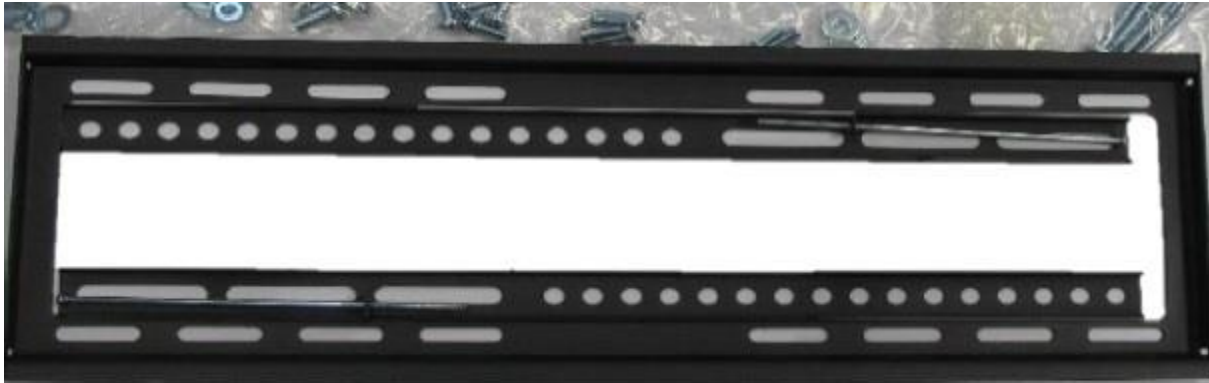

## CC32-1 Wall Mount Fixed Bracket

[ FIXED ] [ 32" - 55" ] [ 35kg / 77 lbs ]

### Technical specification

Fits 32" to 55" TV

Solid extra slim bracket

Holds 35kg